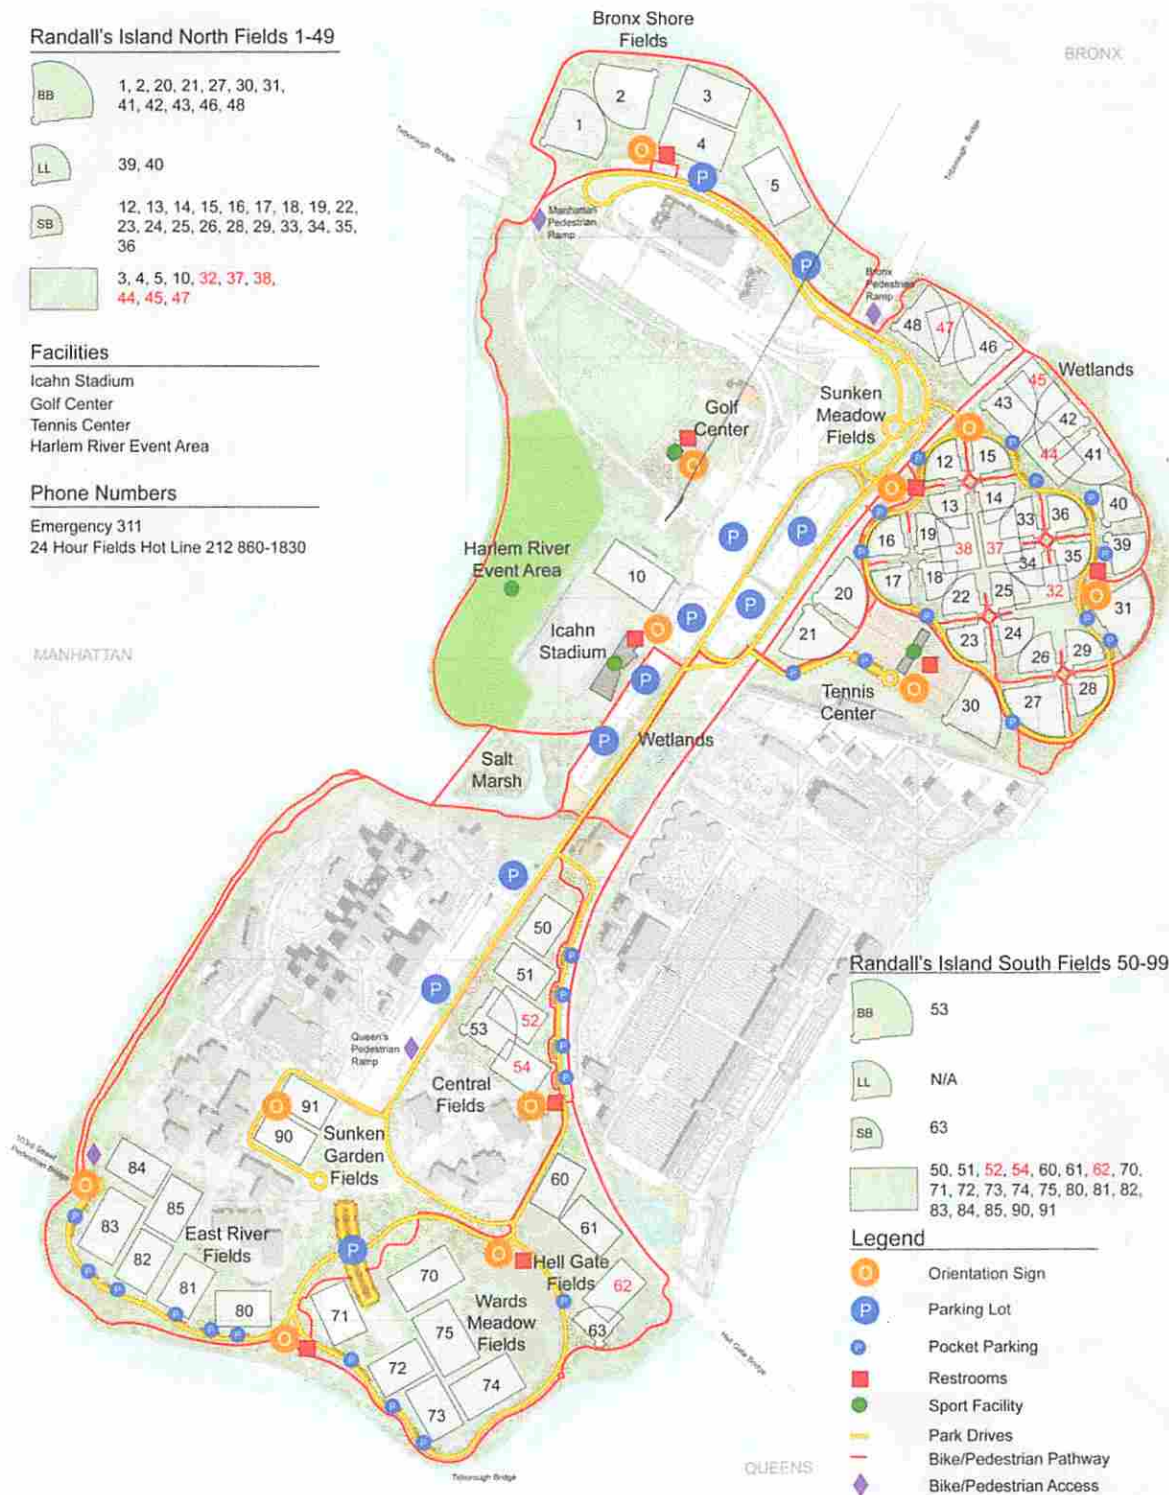

**Randall's Island North Fields 1-49**

-  1, 2, 20, 21, 27, 30, 31, 41, 42, 43, 46, 48
-  39, 40
-  12, 13, 14, 15, 16, 17, 18, 19, 22, 23, 24, 25, 26, 28, 29, 33, 34, 35, 36
-  3, 4, 5, 10, 32, 37, 38, 44, 45, 47

**Facilities**

- Icahn Stadium
- Golf Center
- Tennis Center
- Harlem River Event Area

**Phone Numbers**

- Emergency 311
- 24 Hour Fields Hot Line 212 860-1830

**Randall's Island South Fields 50-99**

-  53
-  N/A
-  63
-  50, 51, 52, 54, 60, 61, 62, 70, 71, 72, 73, 74, 75, 80, 81, 82, 83, 84, 85, 90, 91

**Legend**

-  Orientation Sign
-  Parking Lot
-  Pocket Parking
-  Restrooms
-  Sport Facility
-  Park Drives
-  Bike/Pedestrian Pathway
-  Bike/Pedestrian Access